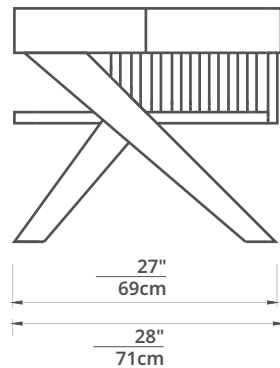

Moku

Atlantic outdoor sofa

remark:

the technical documentation for this sofa construction was given in inches, as well as in centimeters, due to our customers being worldwide.

($\frac{\text{inch}}{\text{centimeter}}$)

side view

front view

H	25"	W	56"	D	28"
	63cm		142cm		71cm

remark:

the total height of this outdoor sofa does not include the height of gliders and felt.
cushion thickness is $\frac{2"}{5\text{cm}}$