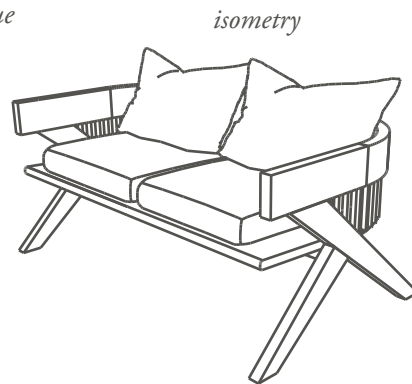

Moku

Atlantic outdoor sofa

remark:

the technical documentation for this sofa construction was given in inches, as well as in centimeters, due to our customers being worldwide.

($\frac{\text{inch}}{\text{centimeter}}$)

side view

front view

H	25"	W	56"	D	28"
	63cm		142cm		71cm

remark:

the total height of this outdoor sofa does not include the height of gliders and felt.
cushion thickness is $\frac{2"}{5\text{cm}}$