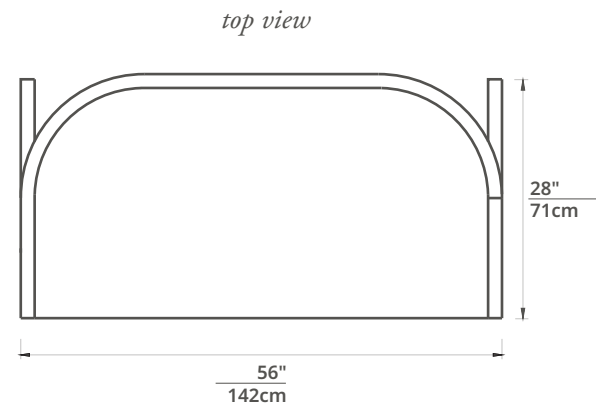

Moku

Atlantic outdoor sofa

remark:

the technical documentation for this sofa construction was given in inches, as well as in centimeters, due to our customers being worldwide.

($\frac{\text{inch}}{\text{centimeter}}$)

side view

front view

H	25"	W	56"	D	28"
	63cm		142cm		71cm

remark:

the total height of this outdoor sofa does not include the height of gliders and felt.
cushion thickness is $\frac{2"}{5\text{cm}}$