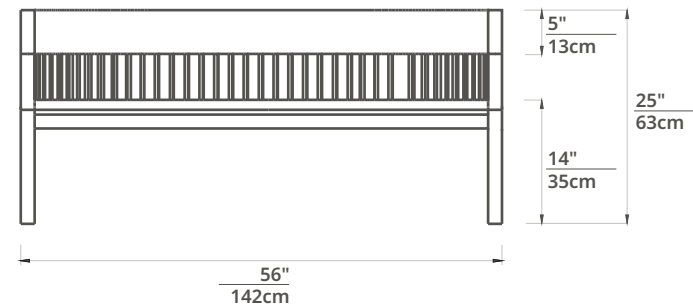

Moku

Atlantic outdoor sofa

remark:

the technical documentation for this sofa construction was given in inches, as well as in centimeters, due to our customers being worldwide.

($\frac{\text{inch}}{\text{centimeter}}$)

side view

front view

H	25"	W	56"	D	28"
	63cm		142cm		71cm

remark:

the total height of this outdoor sofa does not include the height of gliders and felt.
cushion thickness is $\frac{2"}{5\text{cm}}$