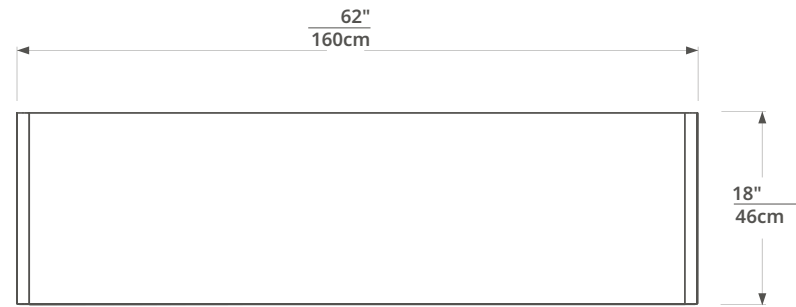

## Linea lowboard

**remark:**

*the technical documentation for this lowboard construction was given in inches, as well as in centimeters, due to our customers being worldwide.*

( inch  
centimeter )

H	19"	W	62"	D	18"
	48cm		160cm		46cm