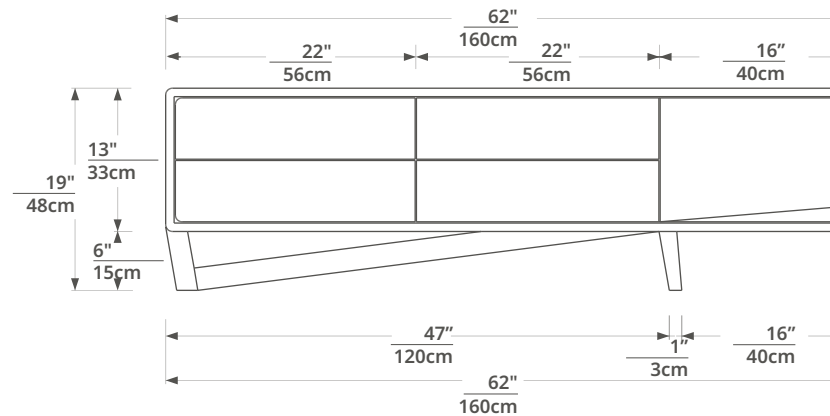

## Linea lowboard

**remark:**

*the technical documentation for this lowboard construction was given in inches, as well as in centimeters, due to our customers being worldwide.*

( inch  
centimeter )

H	19"	W	62"	D	18"
	48cm		160cm		46cm

**remark:**

*the total height of this lowboard does not include the height of gliders and felt.*