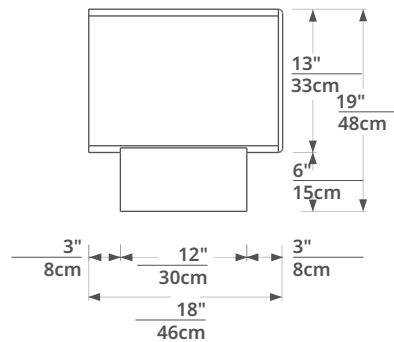

## Linea lowboard

**remark:**

*the technical documentation for this lowboard construction was given in inches, as well as in centimeters, due to our customers being worldwide.*

( inch  
centimeter )

H	19"	W	62"	D	18"
	48cm		160cm		46cm