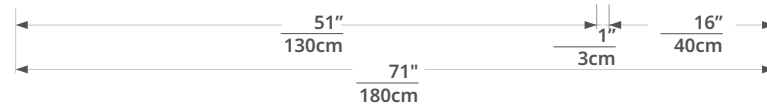

Moku

Linea lowboard

remark:

the technical documentation for this lowboard construction was given in inches, as well as in centimeters, due to our customers being worldwide.

(inch
centimeter)

H	19"	W	71"	D	18"
	48cm		180cm		46cm

remark:

the total height of this lowboard does not include the height of gliders and felt.