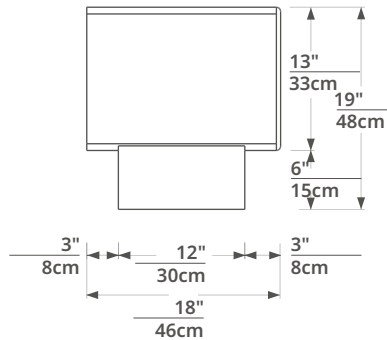

Moku

Linea lowboard

remark:

the technical documentation for this lowboard construction was given in inches, as well as in centimeters, due to our customers being worldwide.

(inch
centimeter)

H	19"	W	71"	D	18"
	48cm		180cm		46cm

remark:

the total height of this lowboard does not include the height of gliders and felt.