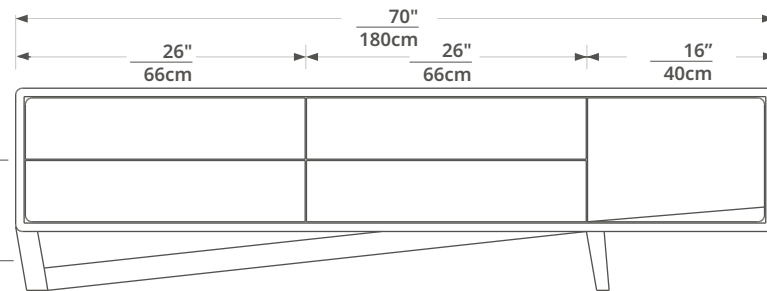

Moku

Linea lowboard

remark:

the technical documentation for this lowboard construction was given in inches, as well as in centimeters, due to our customers being worldwide.

(inch
centimeter)

H	19"	W	71"	D	18"
	48cm		180cm		46cm

remark:

the total height of this lowboard does not include the height of gliders and felt.