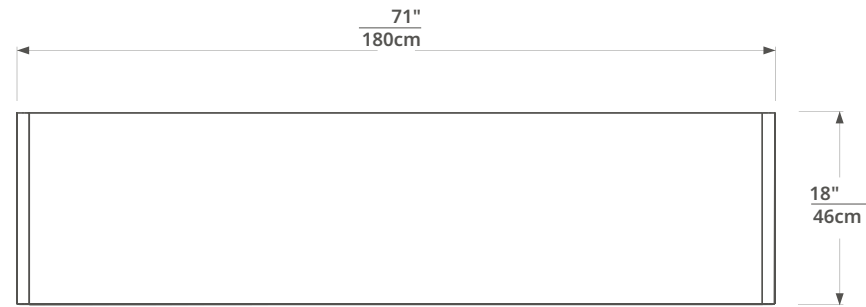

Moku

Linea lowboard

remark:

the technical documentation for this lowboard construction was given in inches, as well as in centimeters, due to our customers being worldwide.

(inch
centimeter)

H	19"	W	71"	D	18"
	48cm		180cm		46cm

remark:

the total height of this lowboard does not include the height of gliders and felt.