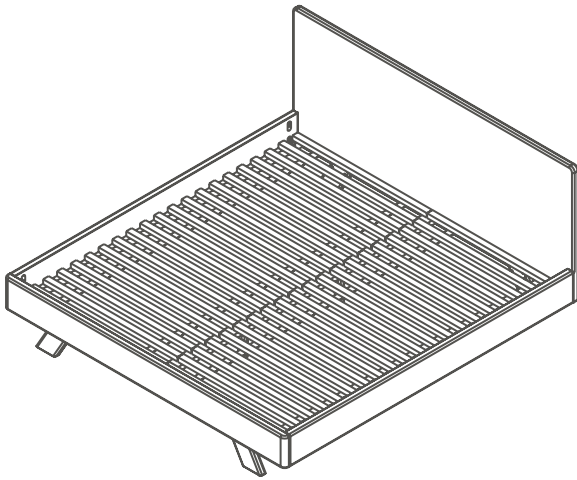

# Moku

Luca king size bed

**remark:**

*the technical documentation for this king size bed construction was given in inches, as well as in centimeters, due to our customers being worldwide.*

(  $\frac{\text{inch}}{\text{centimeter}}$  )

*isometry*

*top view*

*side view*

*front view*

H	40"	W	81"	D	84"
	100cm		206cm		213cm

**remark:**

*the total height of this king size bed does not include the height of gliders and felt.*

technical documentation