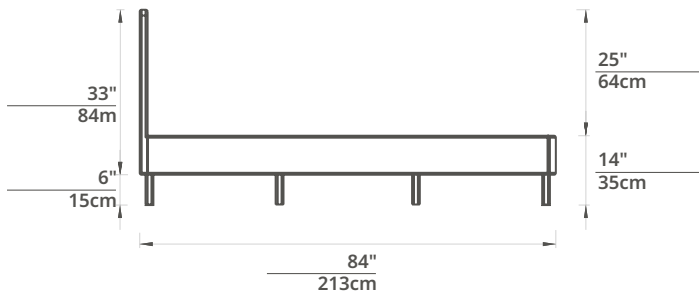

# Moku

Luca king size bed

**remark:**

*the technical documentation for this king size bed construction was given in inches, as well as in centimeters, due to our customers being worldwide.*

(  $\frac{\text{inch}}{\text{centimeter}}$  )

*isometry*

*top view*

*side view*

*front view*

H	40"	W	81"	D	84"
	100cm		206cm		213cm

**remark:**

*the total height of this king size bed does not include the height of gliders and felt.*

technical documentation