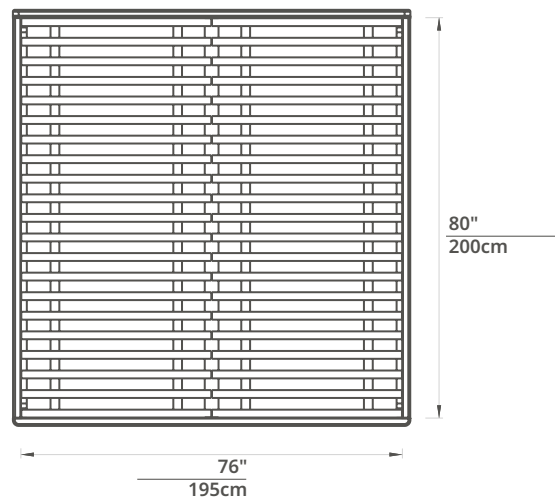

# Moku

Luca king size bed

**remark:**

*the technical documentation for this king size bed construction was given in inches, as well as in centimeters, due to our customers being worldwide.*

(  $\frac{\text{inch}}{\text{centimeter}}$  )

*isometry*

*top view*

*side view*

*front view*

H	40"	W	81"	D	84"
	100cm		206cm		213cm

**remark:**

*the total height of this king size bed does not include the height of gliders and felt.*

technical documentation