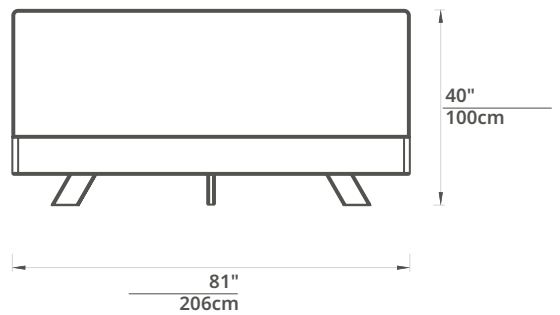

# Moku

Luca king size bed

**remark:**

*the technical documentation for this king size bed construction was given in inches, as well as in centimeters, due to our customers being worldwide.*

(  $\frac{\text{inch}}{\text{centimeter}}$  )

*isometry*

*top view*

*side view*

*front view*

H	40"	W	81"	D	84"
	100cm		206cm		213cm

**remark:**

*the total height of this king size bed does not include the height of gliders and felt.*

technical documentation