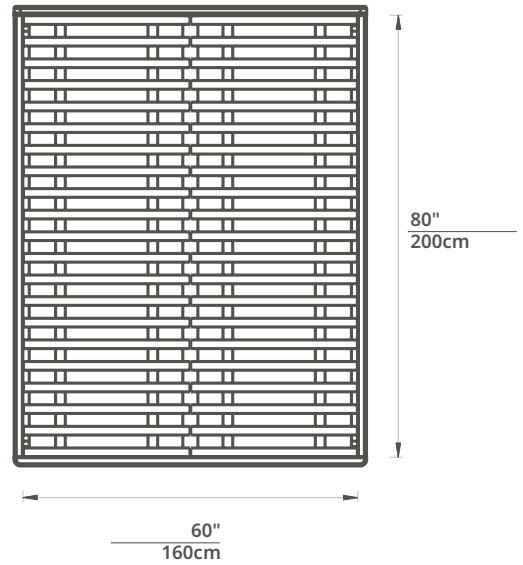

# Moku

Luca queen size bed

**remark:**

*the technical documentation for this queen size bed construction was given in inches, as well as in centimeters, due to our customers being worldwide.*

(  $\frac{\text{inch}}{\text{centimeter}}$  )

*isometry*

*top view*

*side view*

*front view*

H	40"	W	64"	D	84"
	100cm		163cm		213cm

**remark:**

*the total height of this queen size bed does not include the height of gliders and felt.*

technical documentation