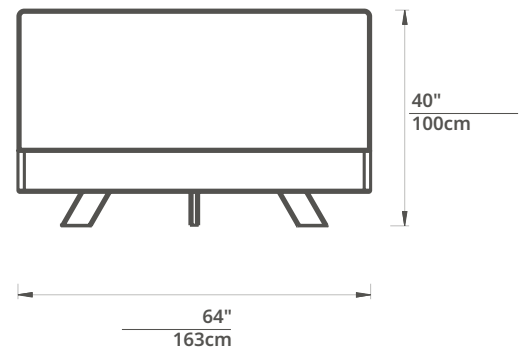

# Moku

Luca queen size bed

**remark:**

*the technical documentation for this queen size bed construction was given in inches, as well as in centimeters, due to our customers being worldwide.*

(  $\frac{\text{inch}}{\text{centimeter}}$  )

*isometry*

*top view*

*side view*

*front view*

H	40"	W	64"	D	84"
	100cm		163cm		213cm

**remark:**

*the total height of this queen size bed does not include the height of gliders and felt.*

technical documentation