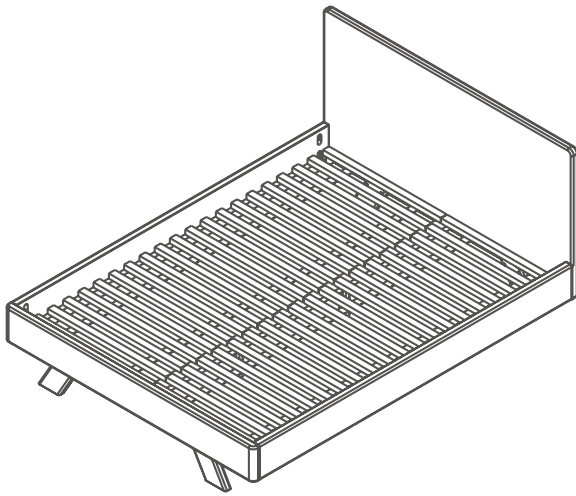

# Moku

Luca queen size bed

**remark:**

*the technical documentation for this queen size bed construction was given in inches, as well as in centimeters, due to our customers being worldwide.*

(  $\frac{\text{inch}}{\text{centimeter}}$  )

*isometry*

*top view*

*side view*

*front view*

H	40"	W	64"	D	84"
	100cm		163cm		213cm

**remark:**

*the total height of this queen size bed does not include the height of gliders and felt.*

technical documentation