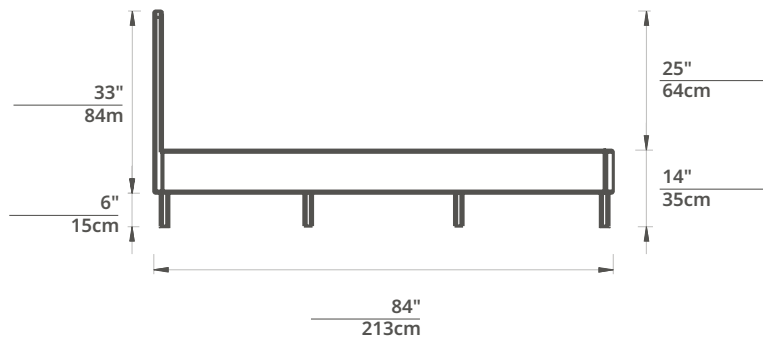

# Moku

Luca queen size bed

**remark:**

*the technical documentation for this queen size bed construction was given in inches, as well as in centimeters, due to our customers being worldwide.*

(  $\frac{\text{inch}}{\text{centimeter}}$  )

*isometry*

*top view*

*side view*

*front view*

H	40"	W	64"	D	84"
	100cm		163cm		213cm

**remark:**

*the total height of this queen size bed does not include the height of gliders and felt.*

technical documentation