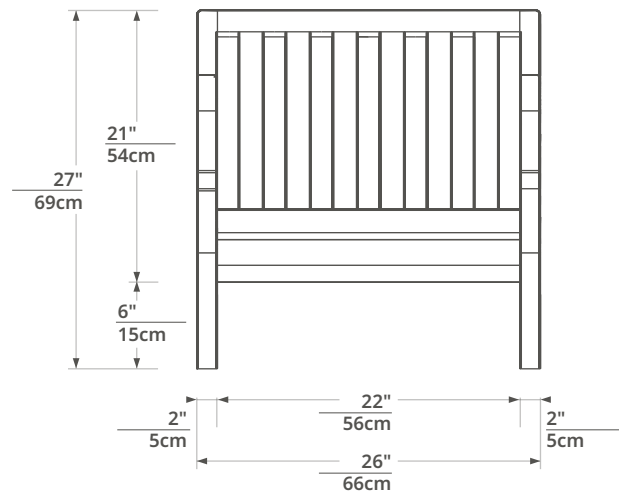

Moku

Mila armchair

remark:

the technical documentation for this armchair construction was given in inches, as well as in centimeters, due to our customers being worldwide.

($\frac{\text{inch}}{\text{centimeter}}$)

isometry

top view

side view

front view

H	27"	W	26"	D	29"
	69cm		66cm		73cm

remark:

*the total height of this dining chair does not include the height of gliders and felt.
cushion thickness is $\frac{4}{10}$ cm*