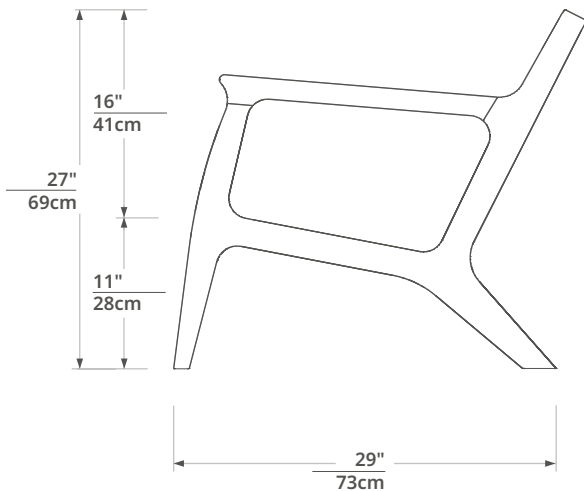

Moku

Mila armchair

remark:

the technical documentation for this armchair construction was given in inches, as well as in centimeters, due to our customers being worldwide.

($\frac{\text{inch}}{\text{centimeter}}$)

isometry

top view

side view

front view

H	27"	W	26"	D	29"
	69cm		66cm		73cm

remark:

*the total height of this dining chair does not include the height of gliders and felt.
cushion thickness is $\frac{4}{10}$ cm*