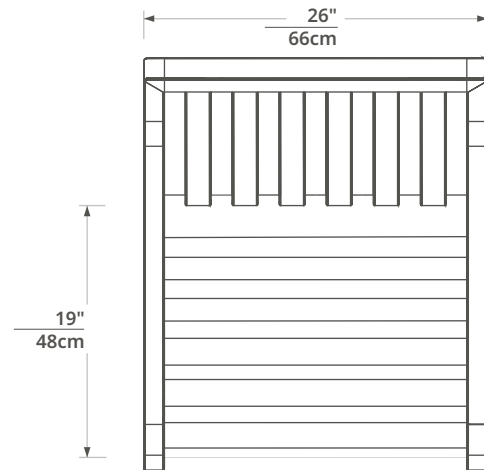

Moku

Mila armchair

remark:

the technical documentation for this armchair construction was given in inches, as well as in centimeters, due to our customers being worldwide.

($\frac{\text{inch}}{\text{centimeter}}$)

isometry

top view

side view

front view

H	27"	W	26"	D	29"
	69cm		66cm		73cm

remark:

*the total height of this dining chair does not include the height of gliders and felt.
cushion thickness is $\frac{4}{10}$ cm*