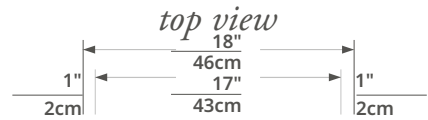

Moku

Nuda dining chair

remark:

the technical documentation for this dining chair construction was given in inches, as well as in centimeters, due to our customers being worldwide.

($\frac{\text{inch}}{\text{centimeter}}$)

isometry

side view

front view

H	31"	W	19"	D	20"
	78cm		48cm		51cm

remark:

the total height of this dining chair does not include the height of gliders and felt.

technical documentation