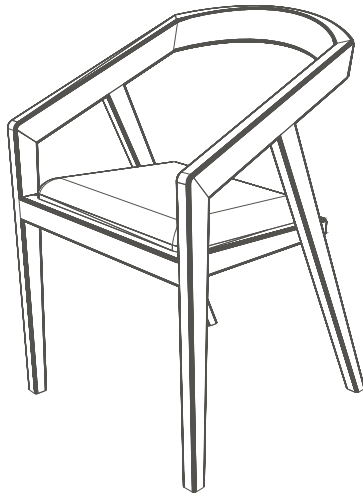

Moku

Nuda dining chair

remark:

the technical documentation for this dining chair construction was given in inches, as well as in centimeters, due to our customers being worldwide.

($\frac{\text{inch}}{\text{centimeter}}$)

isometry

side view

front view

H	31"	W	19"	D	20"
	78cm		48cm		51cm

remark:

the total height of this dining chair does not include the height of gliders and felt.

technical documentation