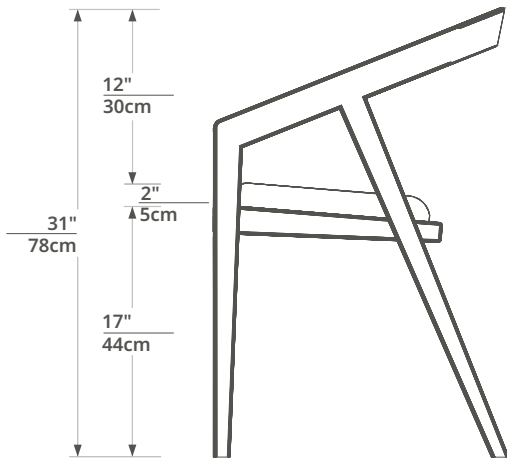

Moku

Nuda dining chair

remark:

the technical documentation for this dining chair construction was given in inches, as well as in centimeters, due to our customers being worldwide.

($\frac{\text{inch}}{\text{centimeter}}$)

isometry

side view

front view

H	31"	W	19"	D	20"
	78cm		48cm		51cm

remark:

the total height of this dining chair does not include the height of gliders and felt.

technical documentation