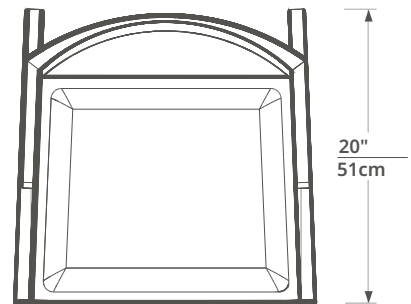

Moku

Nuda dining chair

remark:

the technical documentation for this dining chair construction was given in inches, as well as in centimeters, due to our customers being worldwide.

($\frac{\text{inch}}{\text{centimeter}}$)

isometry

side view

front view

H	31"	W	19"	D	20"
	78cm		48cm		51cm

remark:

the total height of this dining chair does not include the height of gliders and felt.

technical documentation