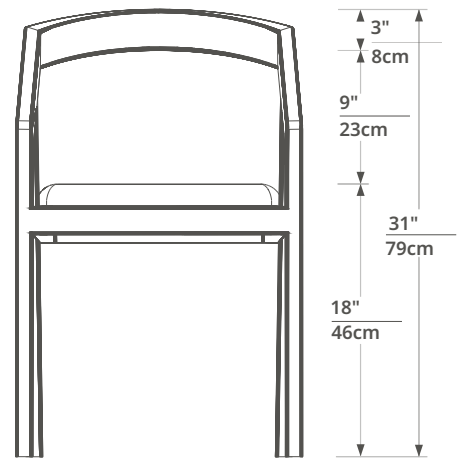

Moku

Nuda dining chair

remark:

the technical documentation for this dining chair construction was given in inches, as well as in centimeters, due to our customers being worldwide.

($\frac{\text{inch}}{\text{centimeter}}$)

isometry

side view

front view

H	31"	W	19"	D	20"
	78cm		48cm		51cm

remark:

the total height of this dining chair does not include the height of gliders and felt.

technical documentation