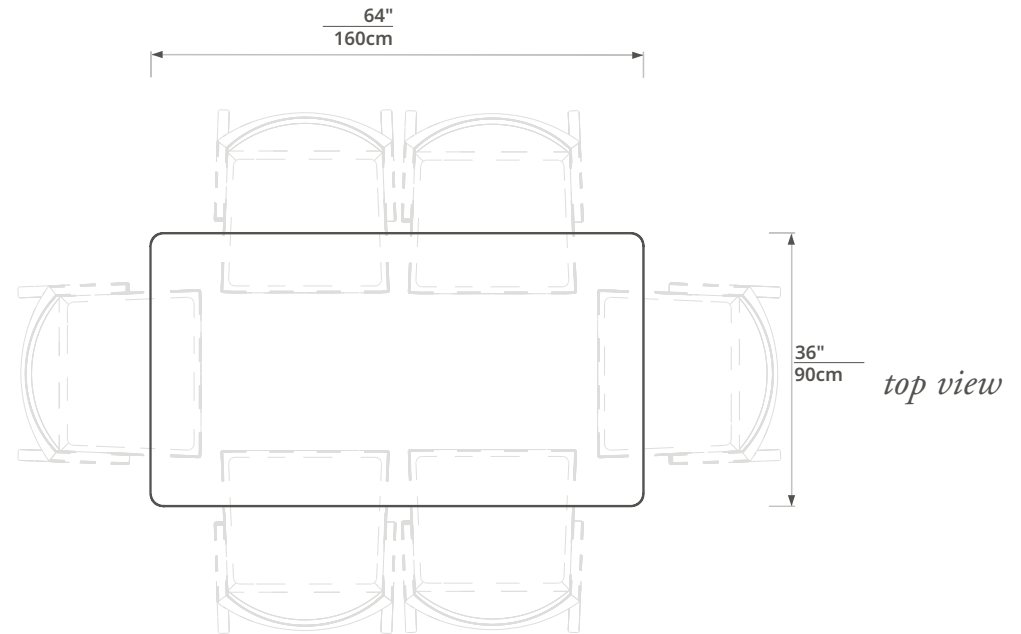

Moku

Yorick dining table

remark:

the technical documentation for this dining table construction was given in inches, as well as in centimeters, due to our customers being worldwide.

($\frac{\text{inch}}{\text{centimeter}}$)

isometry

side view

H	31"	W	64"	D	36"
	78cm		160cm		90cm

remark:

the total height of this dining table does not include the height of gliders and felt.

top view

front view

technical documentation