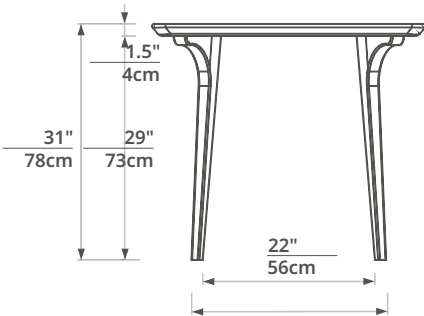

Moku

Yorick dining table

remark:

the technical documentation for this dining table construction was given in inches, as well as in centimeters, due to our customers being worldwide.

($\frac{\text{inch}}{\text{centimeter}}$)

isometry

side view

H	31"	W	64"	D	36"
	78cm		160cm		90cm

remark:

the total height of this dining table does not include the height of gliders and felt.

top view

front view

technical documentation