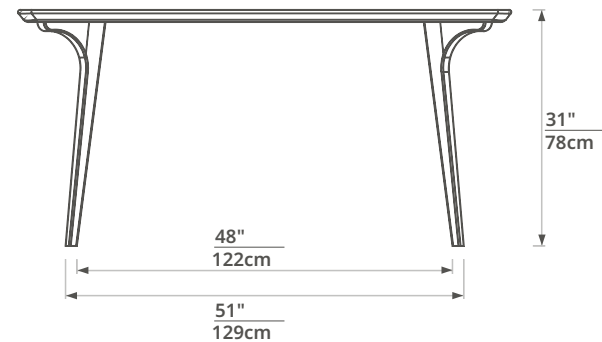

Moku

Yorick dining table

remark:

the technical documentation for this dining table construction was given in inches, as well as in centimeters, due to our customers being worldwide.

($\frac{\text{inch}}{\text{centimeter}}$)

isometry

side view

H	31"	W	64"	D	36"
	78cm		160cm		90cm

remark:

the total height of this dining table does not include the height of gliders and felt.

top view

front view

technical documentation