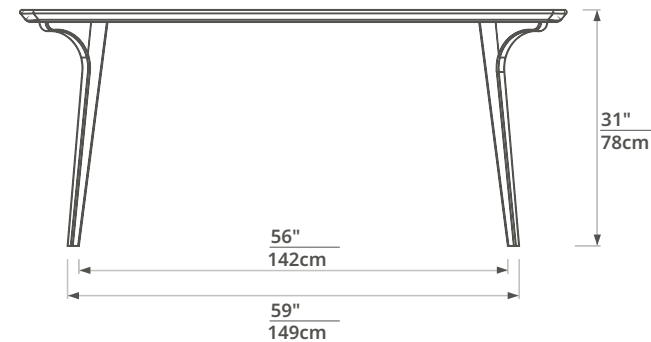

Moku

Yorick dining table

remark:

the technical documentation for this dining table construction was given in inches, as well as in centimeters, due to our customers being worldwide.

($\frac{\text{inch}}{\text{centimeter}}$)

isometry

top view

side view

H	31"	W	72"	D	36"
	78cm		180cm		90cm

remark:

the total height of this dining table does not include the height of gliders and felt.

front view

technical documentation