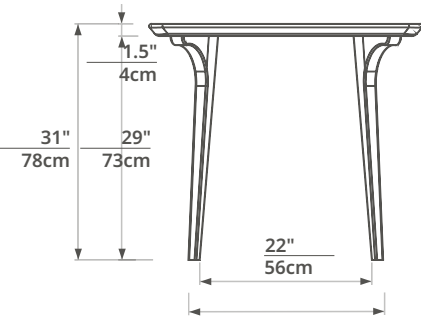

Moku

Yorick dining table

remark:

the technical documentation for this dining table construction was given in inches, as well as in centimeters, due to our customers being worldwide.

($\frac{\text{inch}}{\text{centimeter}}$)

isometry

top view

side view

H	31"	W	72"	D	36"
	78cm		180cm		90cm

remark:

the total height of this dining table does not include the height of gliders and felt.

front view

technical documentation