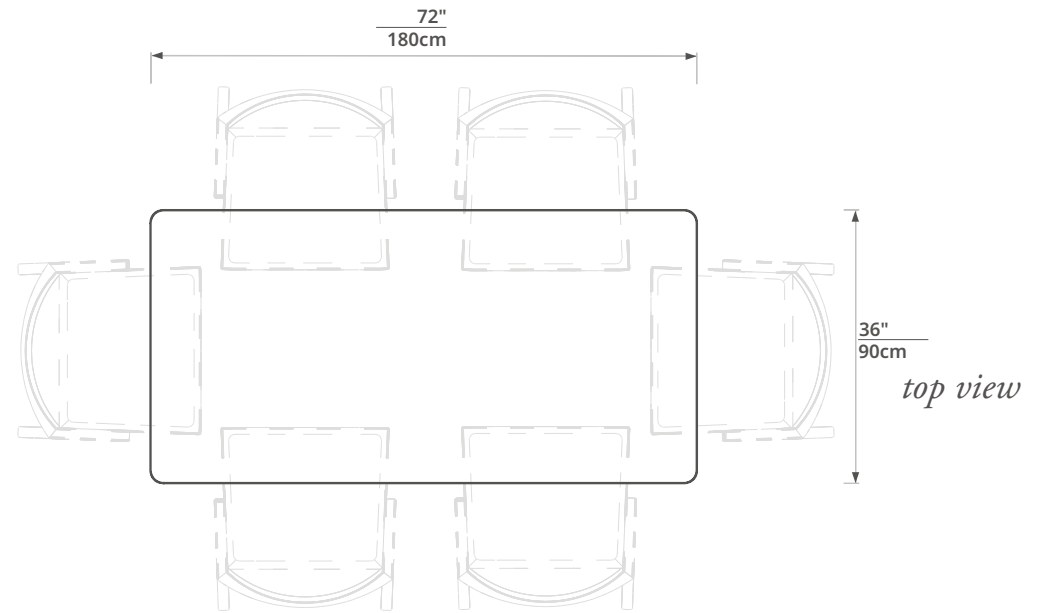

Moku

Yorick dining table

remark:

the technical documentation for this dining table construction was given in inches, as well as in centimeters, due to our customers being worldwide.

($\frac{\text{inch}}{\text{centimeter}}$)

isometry

top view

side view

H	31"	W	72"	D	36"
	78cm		180cm		90cm

remark:

the total height of this dining table does not include the height of gliders and felt.

front view

technical documentation