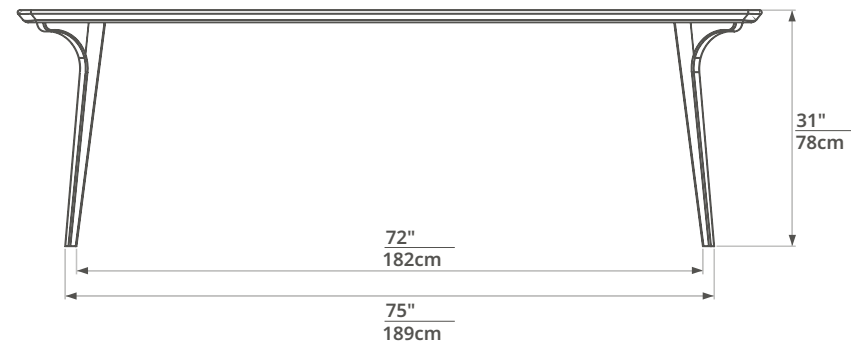

## Yorick dining table

**remark:**

*the technical documentation for this dining table construction was given in inches, as well as in centimeters, due to our customers being worldwide.*

(  $\frac{\text{inch}}{\text{centimeter}}$  )

*isometry*

*side view*

*front view*

H	31"	W	88"	D	40"
	78cm		220cm		100cm

**remark:**

*the total height of this dining table does not include the height of gliders and felt.*

technical documentation