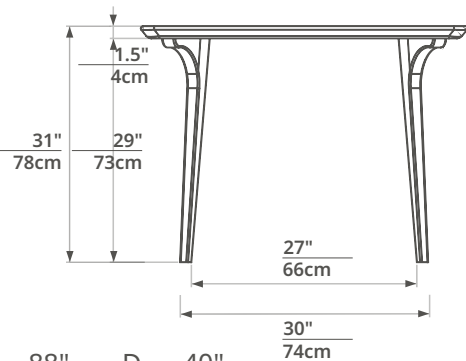

## Yorick dining table

**remark:**

*the technical documentation for this dining table construction was given in inches, as well as in centimeters, due to our customers being worldwide.*

(  $\frac{\text{inch}}{\text{centimeter}}$  )

*isometry*

*side view*

*front view*

H	31"	W	88"	D	40"
	78cm		220cm		100cm

**remark:**

*the total height of this dining table does not include the height of gliders and felt.*

technical documentation