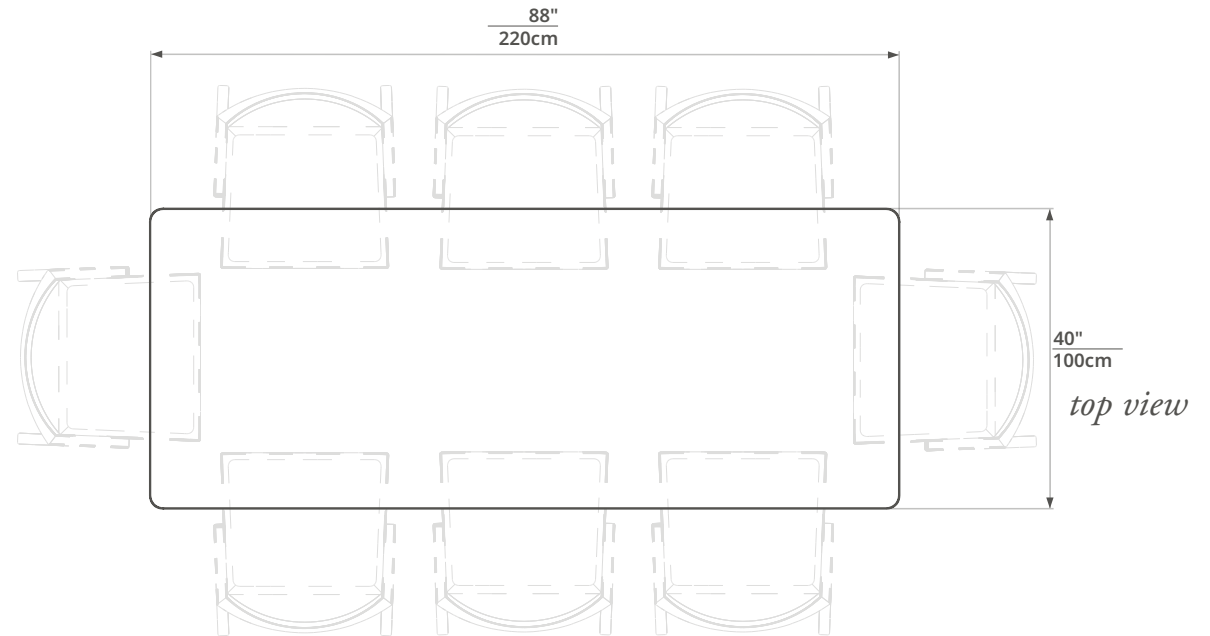

## Yorick dining table

**remark:**

*the technical documentation for this dining table construction was given in inches, as well as in centimeters, due to our customers being worldwide.*

(  $\frac{\text{inch}}{\text{centimeter}}$  )

*isometry*

*side view*

*front view*

H	31"	W	88"	D	40"
	78cm		220cm		100cm

**remark:**

*the total height of this dining table does not include the height of gliders and felt.*

technical documentation